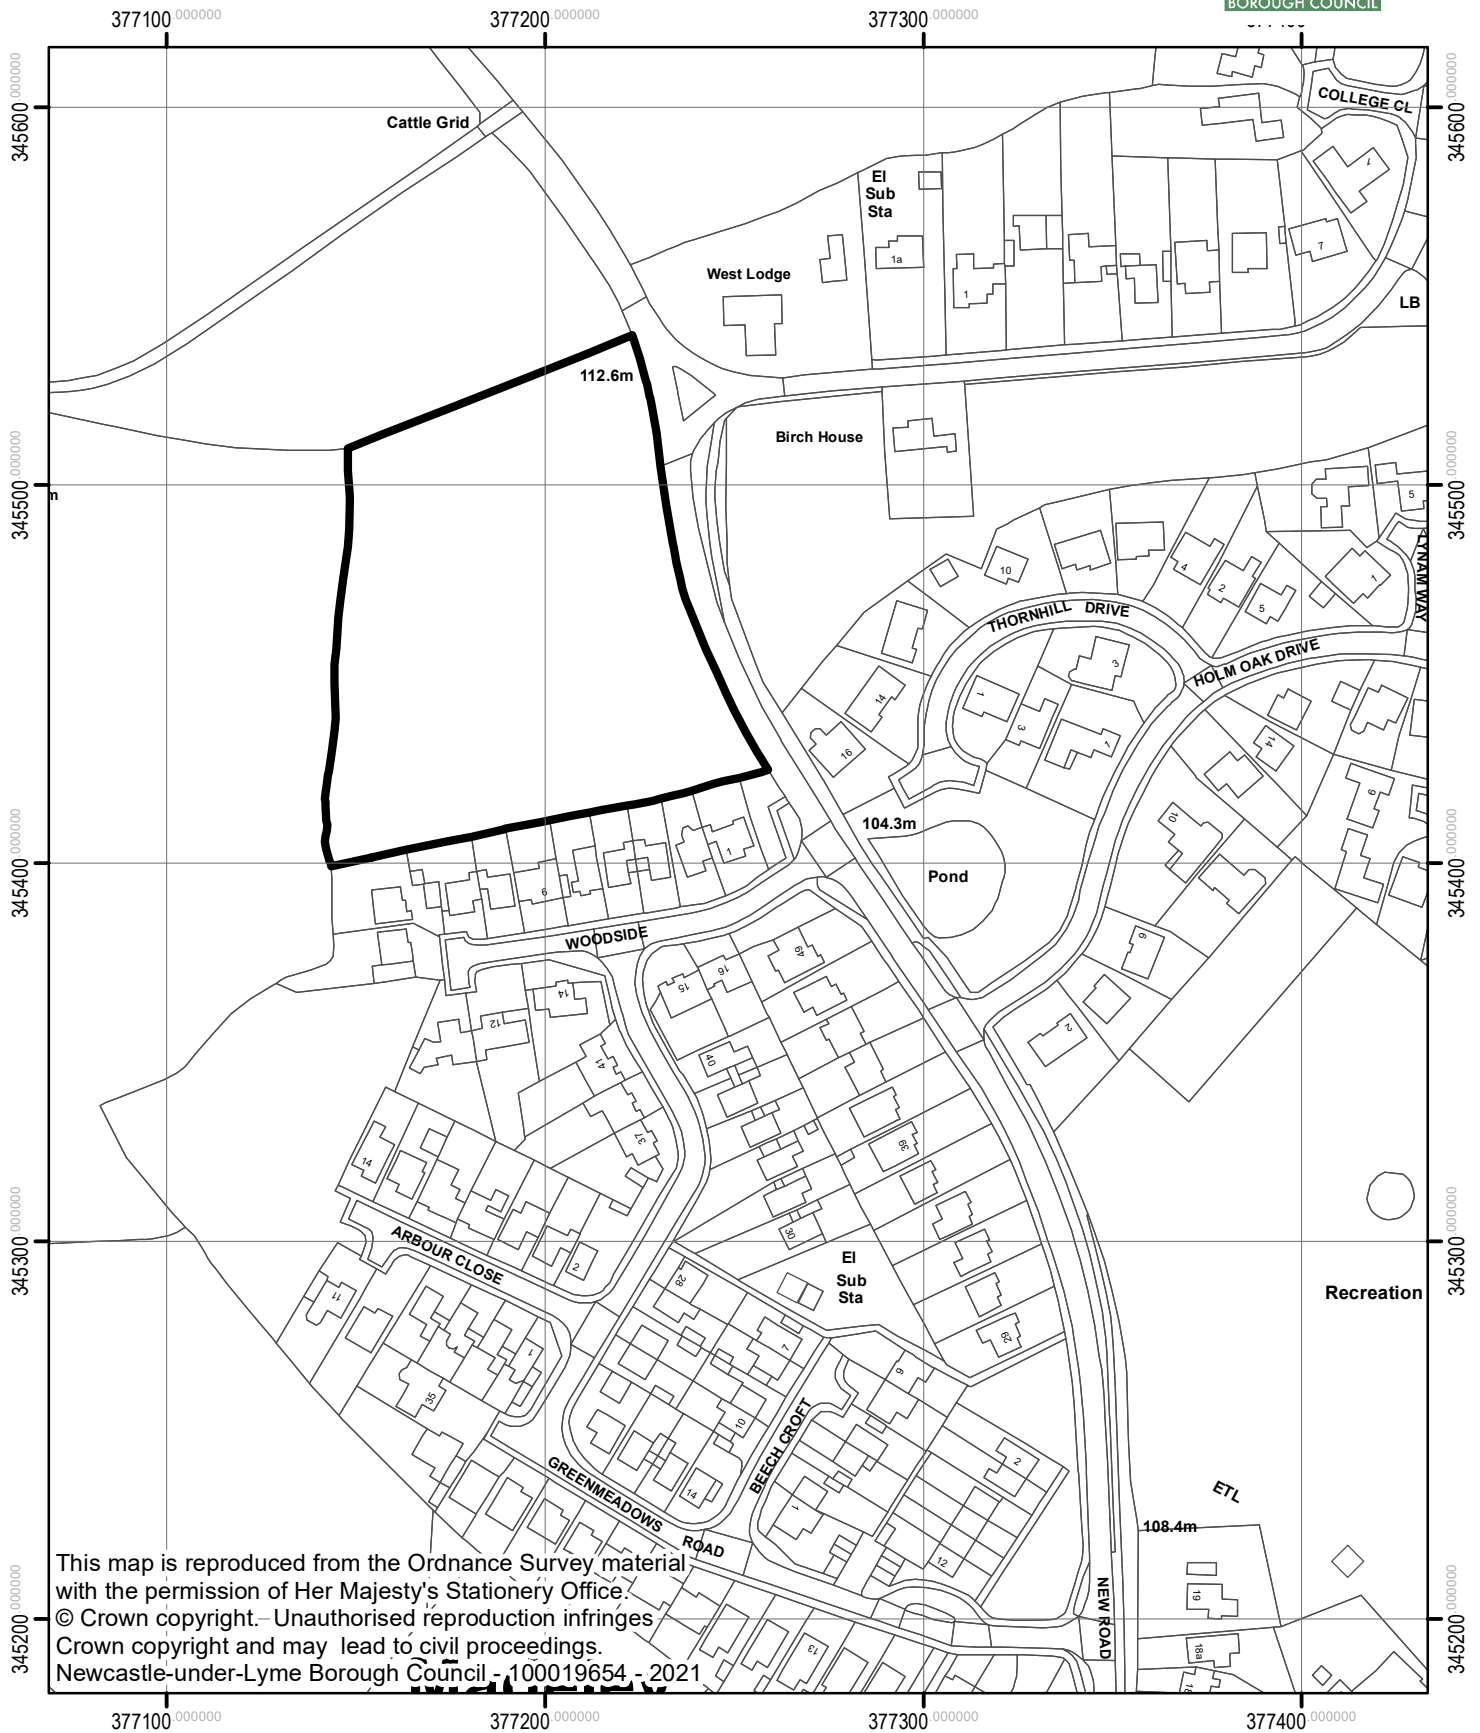

22/00462/FUL  
Land off New Road  
Madeley

This map is reproduced from the Ordnance Survey material with the permission of Her Majesty's Stationery Office. © Crown copyright. - Unauthorised reproduction infringes Crown copyright and may lead to civil proceedings. Newcastle-under-Lyme Borough Council - 100019654 - 2021